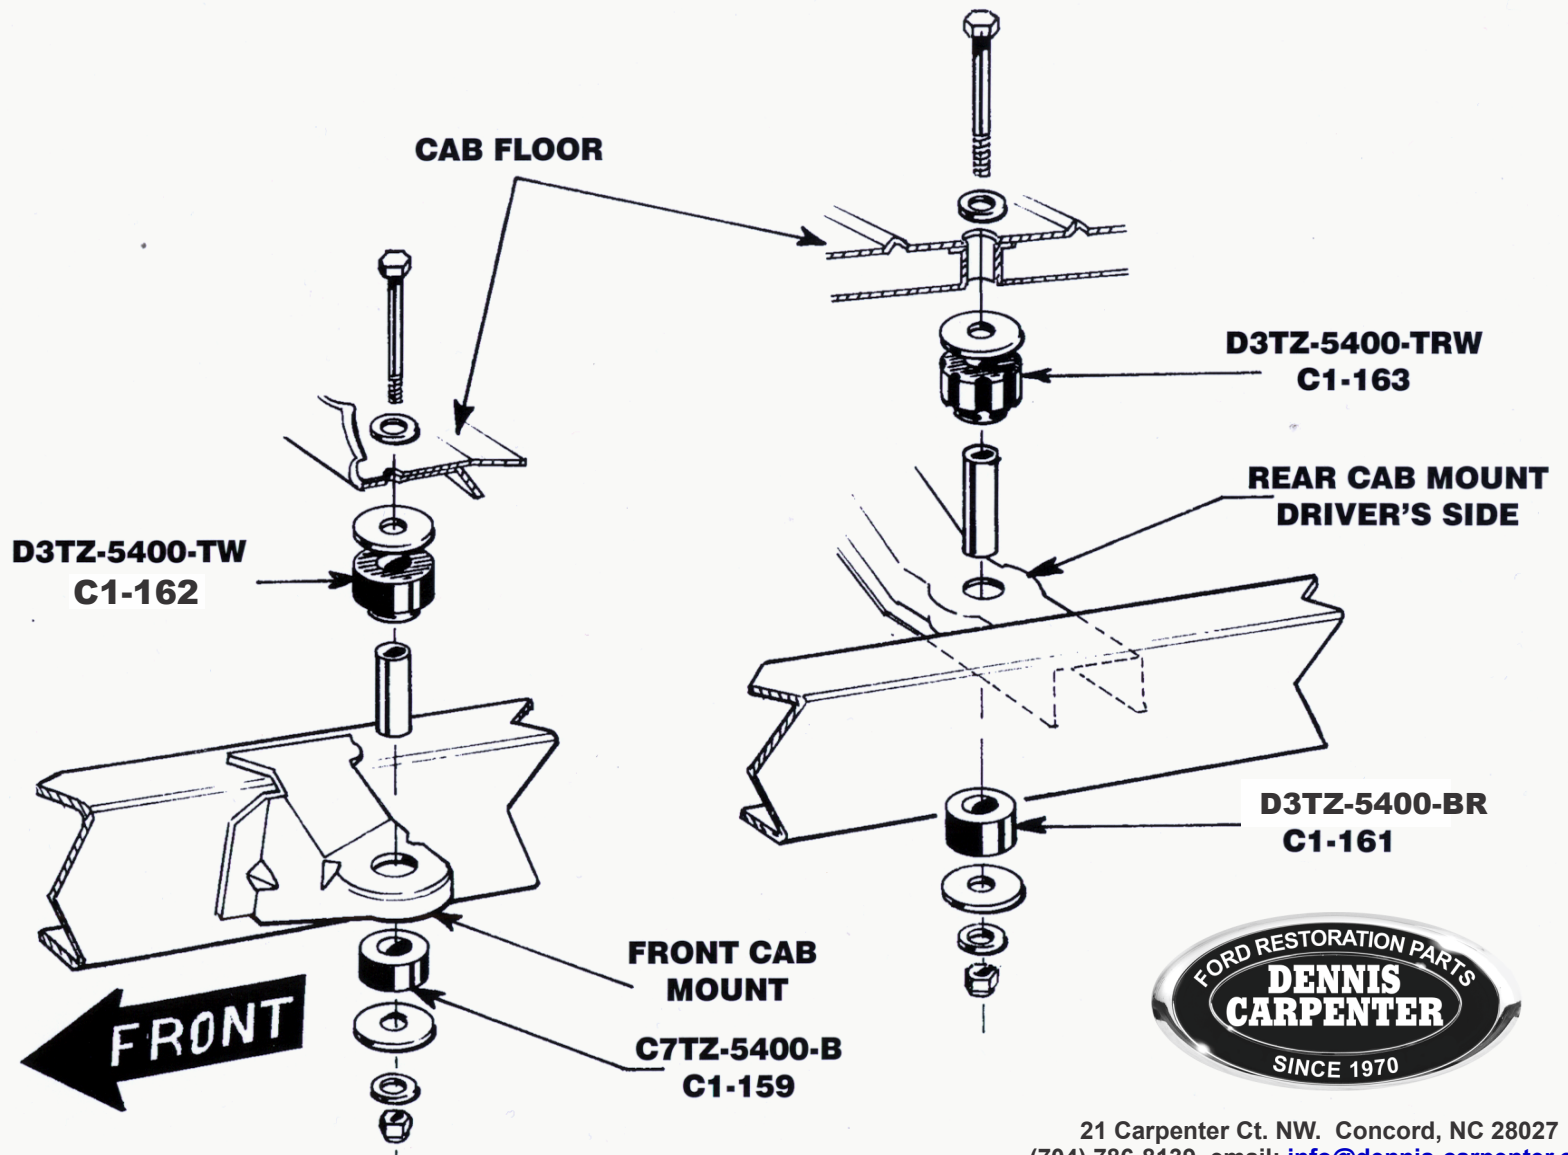

1973-79 CAB TO FRAME MOUNTING KIT #D3TZ-5400-S (DRIVER'S SIDE SHOWN)

21 Carpenter Ct. NW. Concord, NC 28027
(704) 786-8139 email: info@dennis-carpenter.com
www.Dennis-Carpenter.com